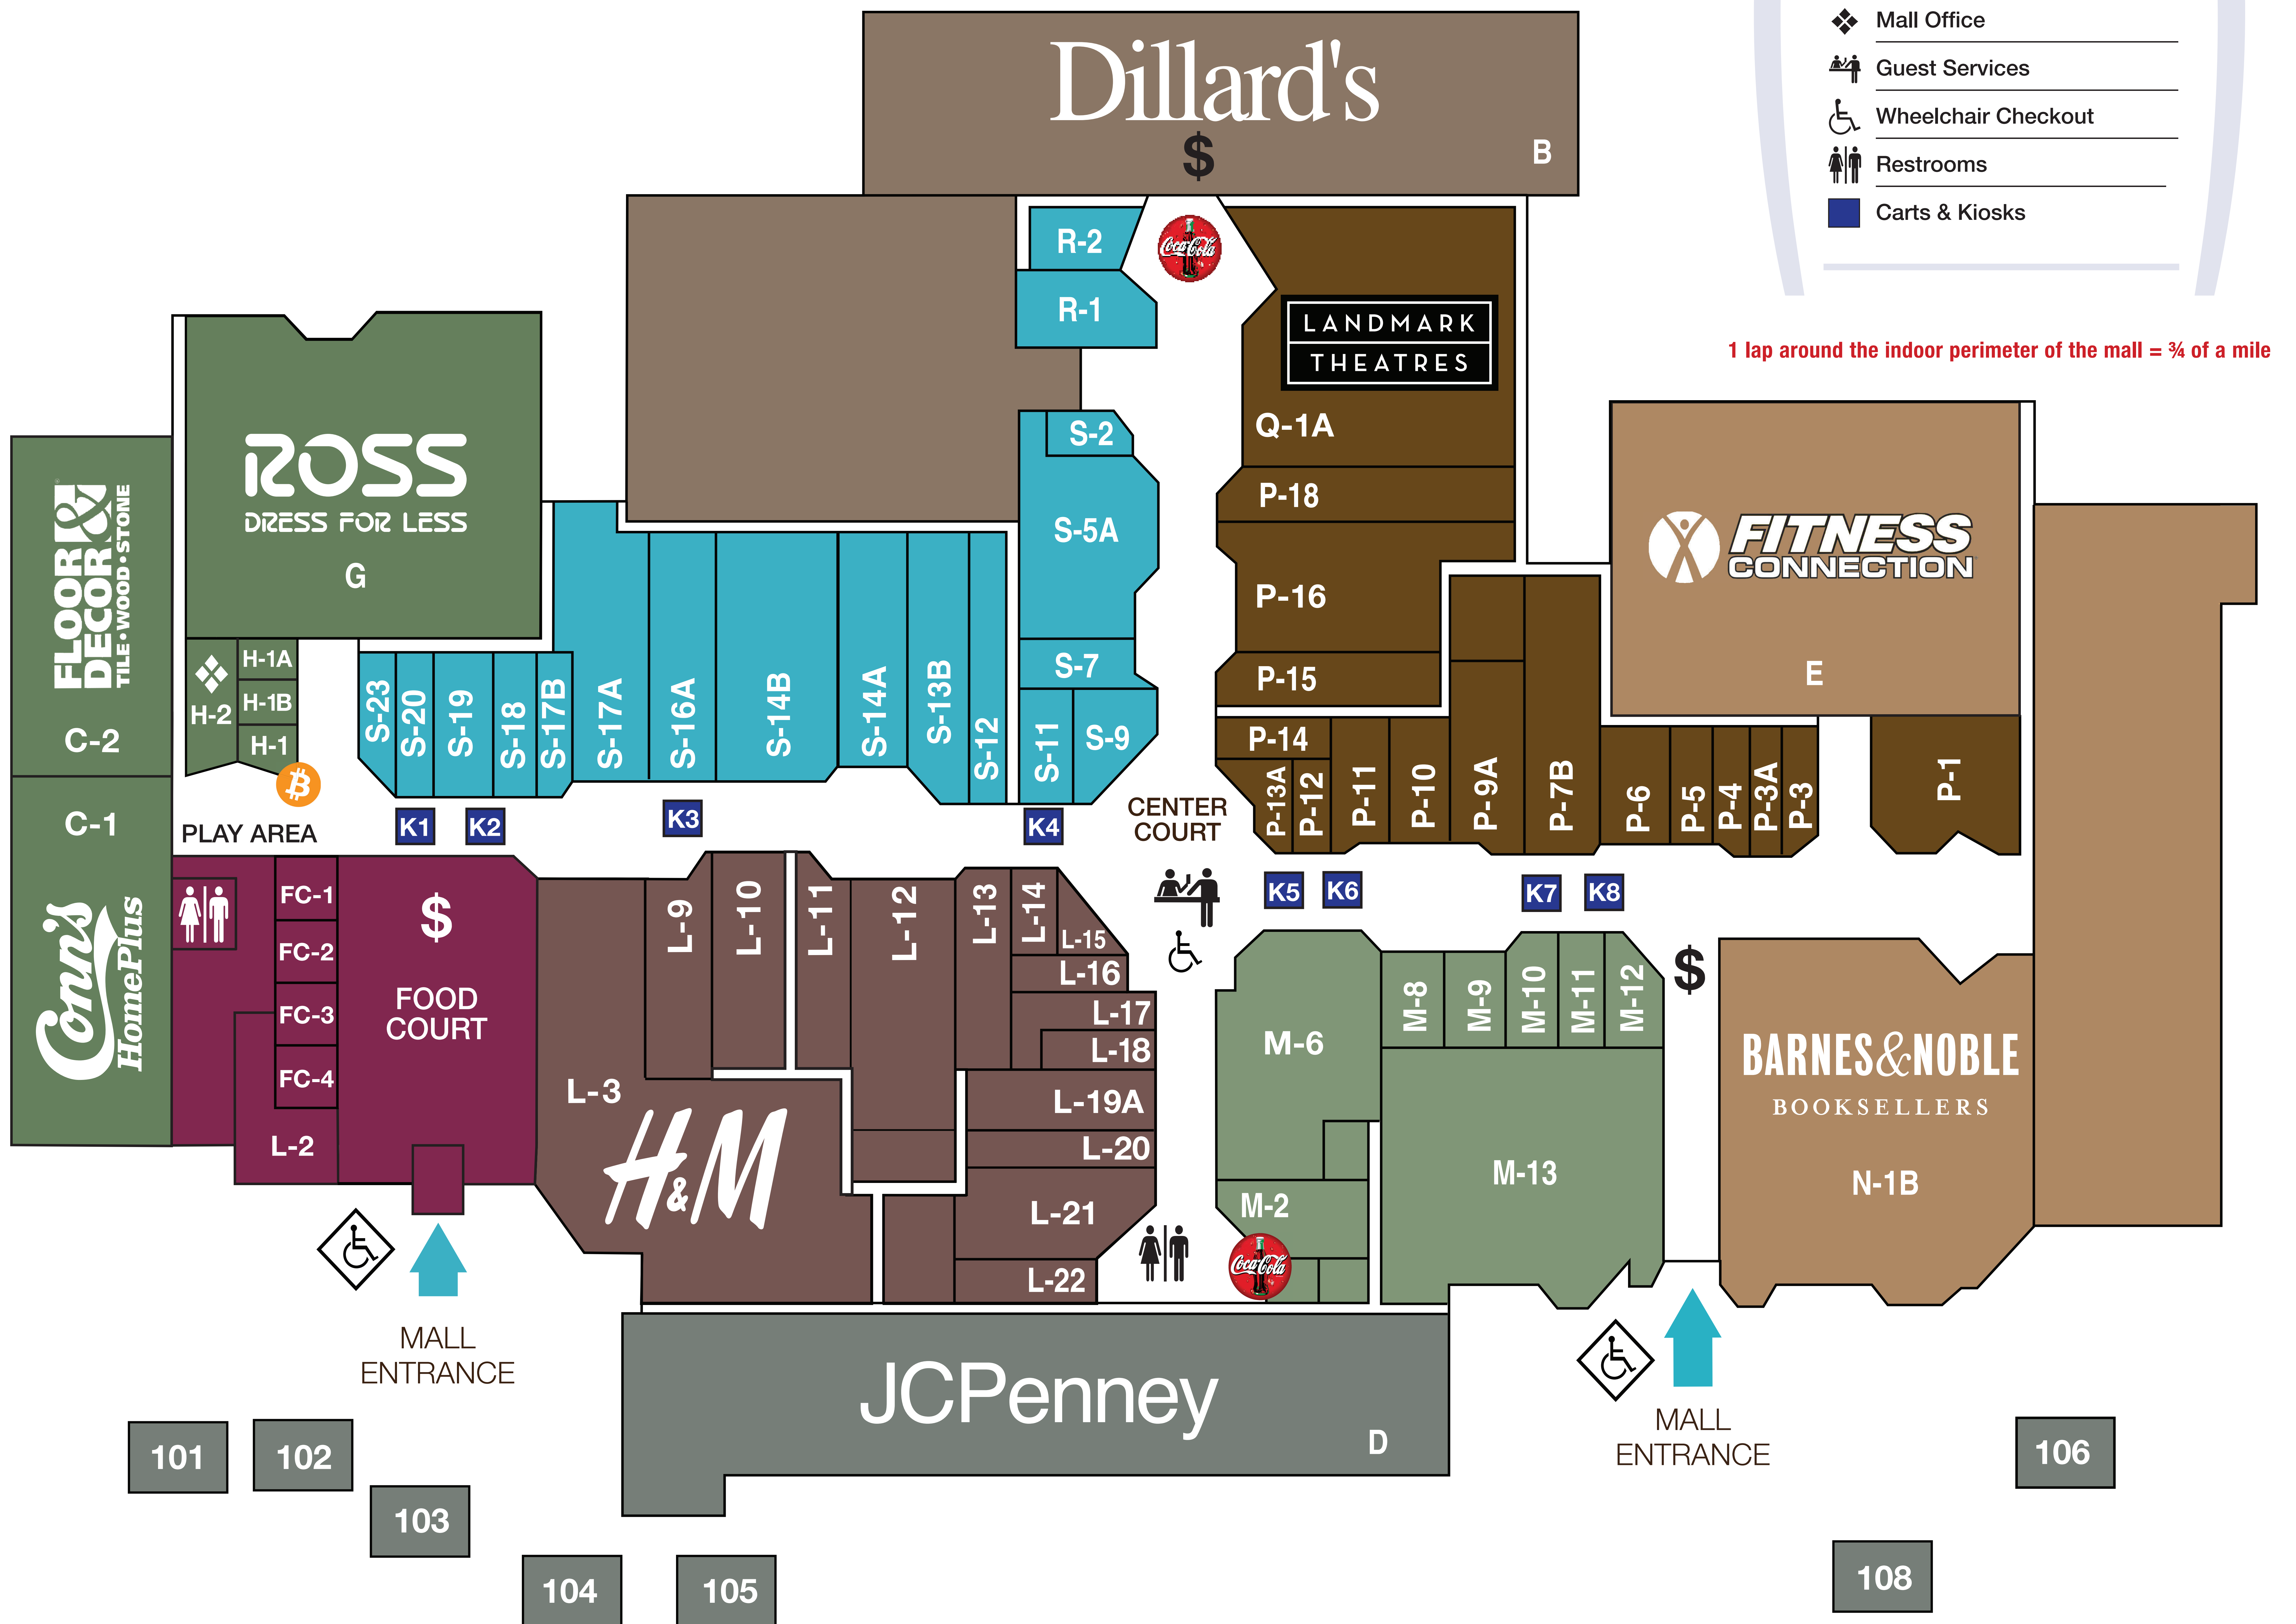

# △ GOLDEN TRIANGLE

THAT'S HOW WE DENTON

## LEGEND

- ATM
- Bitcoin Machine
- Coca-Cola Vending Machines
- Handicap Access
- Mall Office
- Guest Services
- Wheelchair Checkout
- Restrooms
- Carts & Kiosks

### HEALTH & BEAUTY

Affordable Chiropractic	940.484.2525	L22
Bath & Body Works/White Barn	940.381.5065	S13B
Beauty World	940.323.8151	S14A
Browz A Round	214.635.9916	H1A
Fitness Connection	940.320.2500	E
GNC	940.382.9890	P5
JCP Beauty	940.566.6086	D
Relax Spa	940.566.4816	R1
The Shop	469.993.8246	R2
Tip To Toe	940.383.6667	S2
Victoria's Secret	940.382.4405	M6