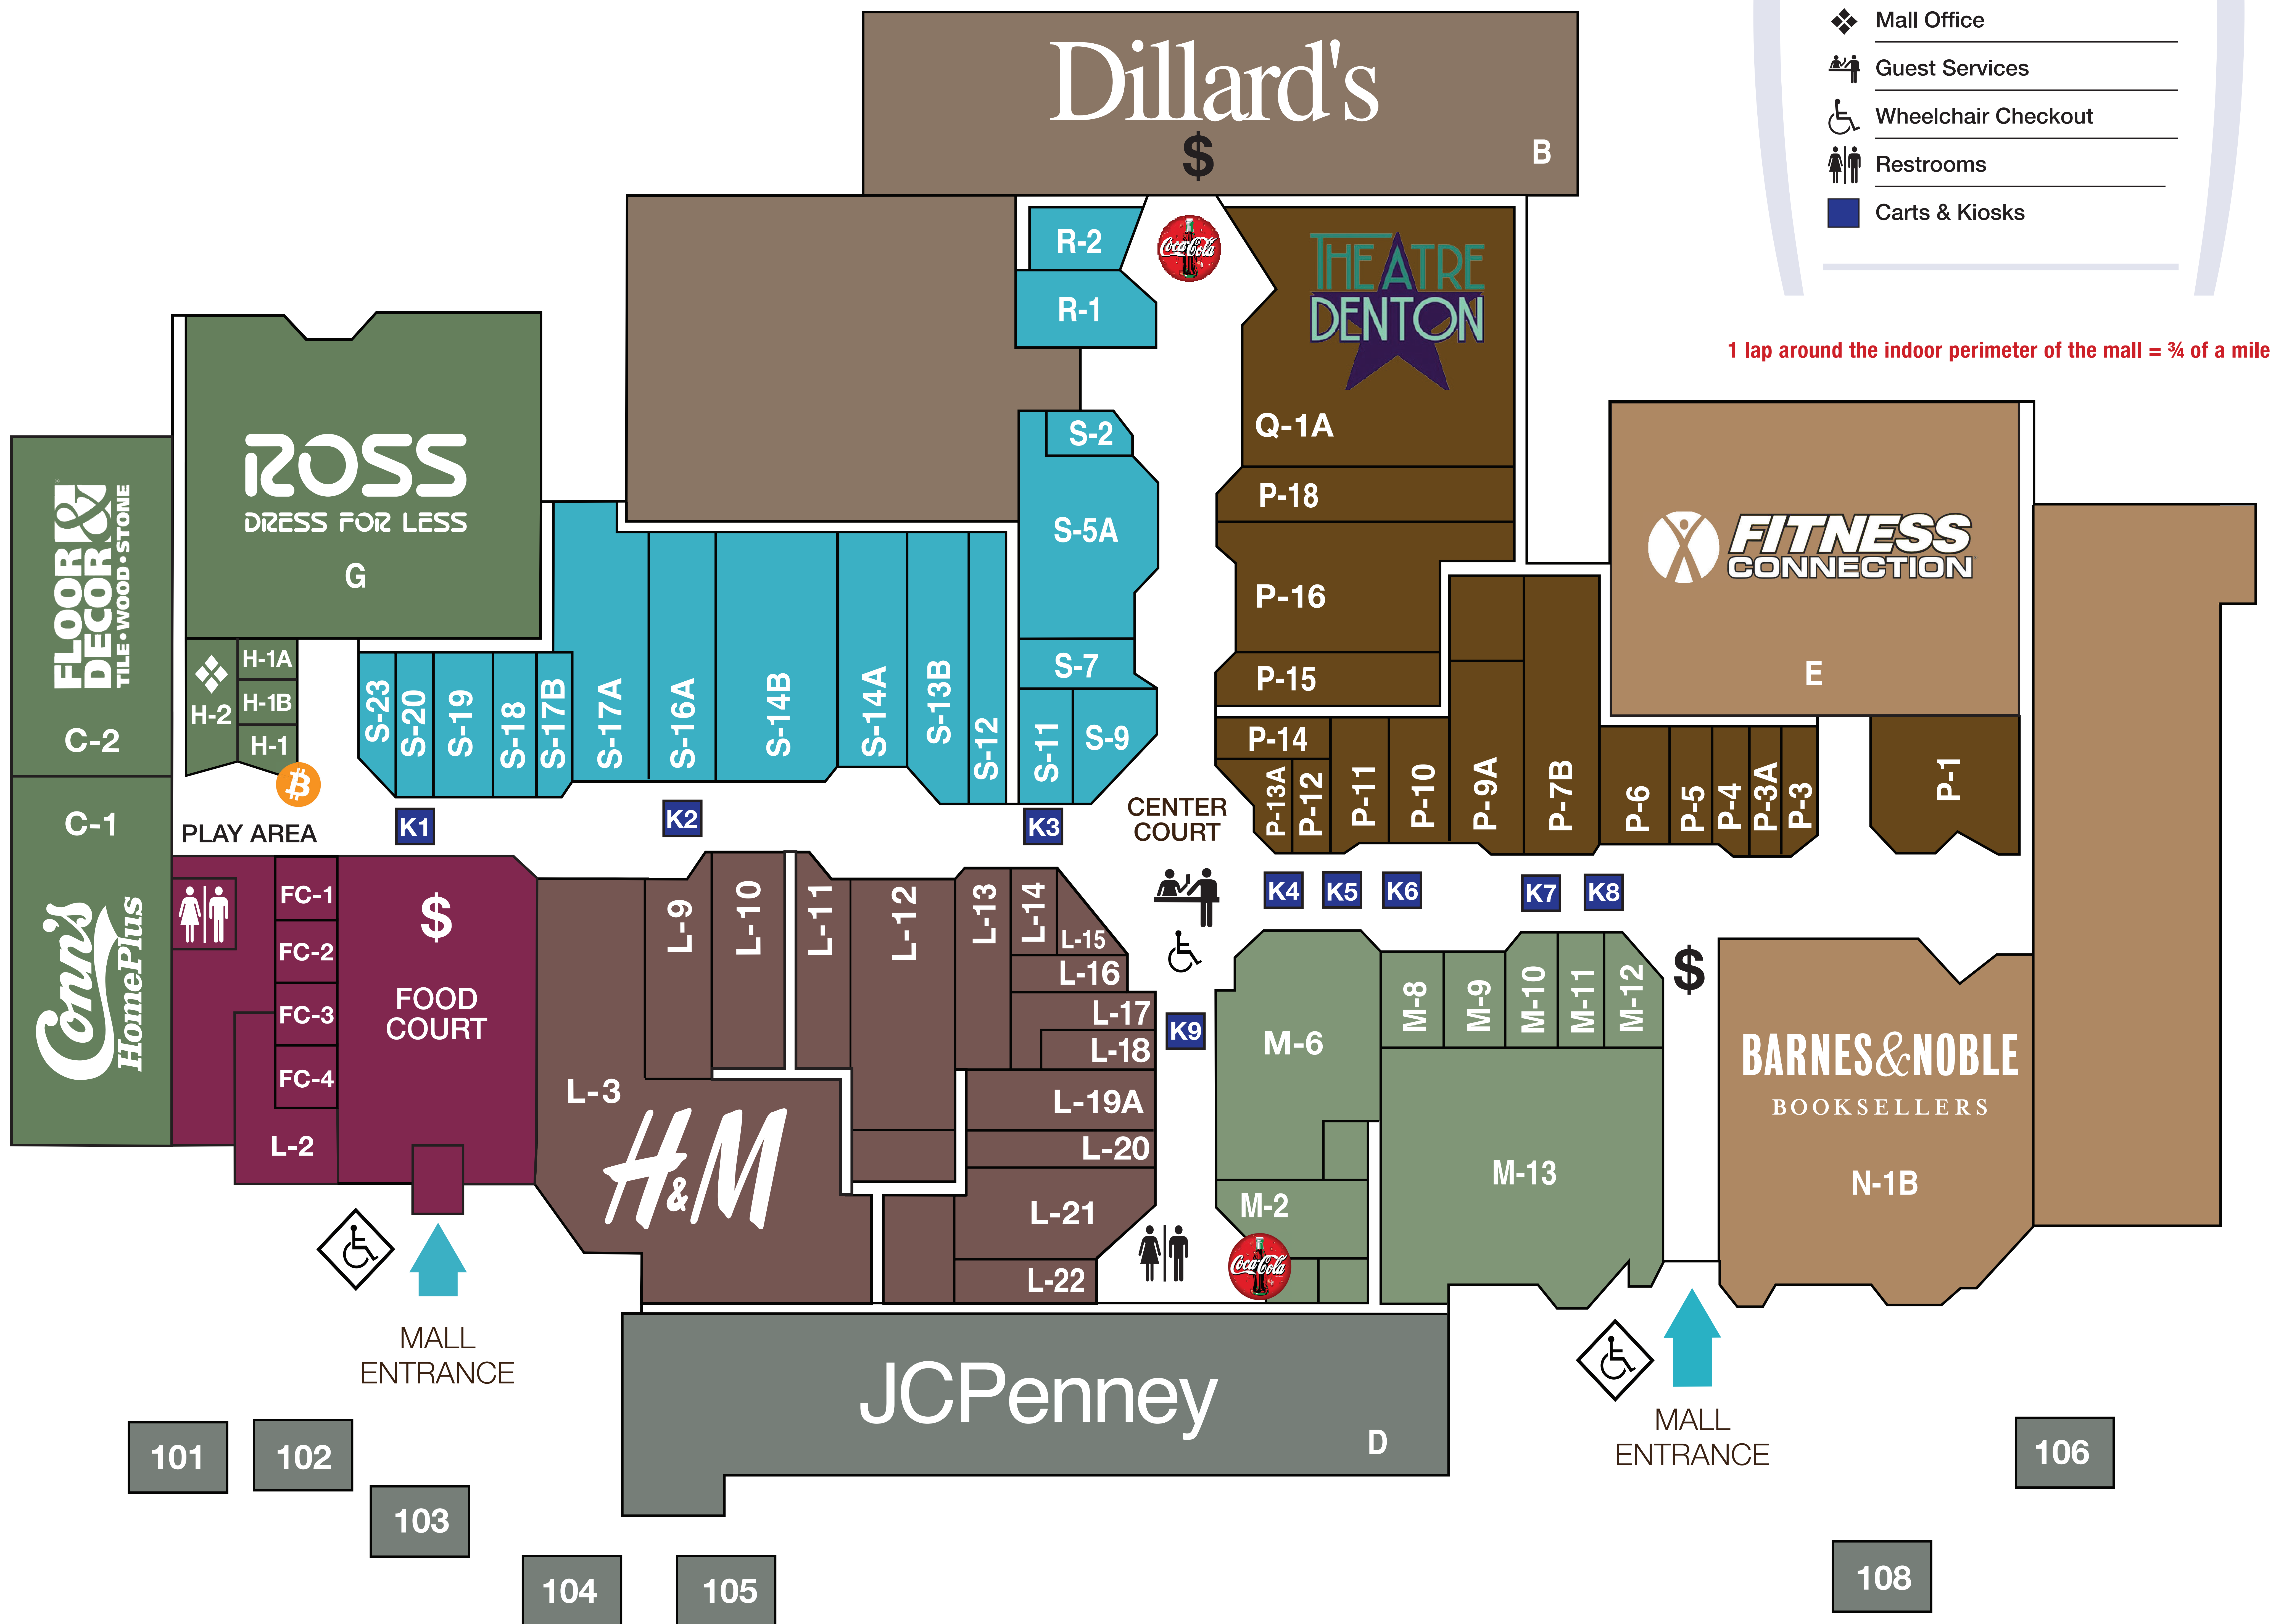

△ GOLDEN TRIANGLE

LEGEND

- ATM
- Bitcoin Machine
- Coca-Cola Vending Machines
- Handicap Access
- Mall Office
- Guest Services
- Wheelchair Checkout
- Restrooms
- Carts & Kiosks

1 lap around the indoor perimeter of the mall = ¾ of a mile

CARDS / STATIONERY / BOOKS

Barnes & Noble	N1B
----------------	-----

EATERIES / RESTAURANTS / SPECIALTY FOOD

Auntie Anne's Pretzels	P3
Barnes & Noble Café	N1B
Boka Feliz	FC1
Great American Cookies	H1
Hawaiian Bros	108
Italia Express	FC2
Le Macaron French Pastries	L15
Starbucks Coffee	105
Supreme Crab	103
Sweet Treats	S23
Tropical Cabana	L14
Wendy's	101

ENTERTAINMENT

Seasonal Encounters	M13
Texas Veterans Hall of Fame Museum	L19A
Theatre Denton	Q1A

HEALTH & BEAUTY

Bath & Body Works/White Barn	S13B
Beauty World	S14B
The Body Shop	L22
Browz A Round	H1A
Fitness Connection	E
JCP Beauty	D
Relax Spa	R1
The Shop	R2
Tip To Toe	S2
Victoria's Secret	M6

CGX Game Exchange	L18
Conn's HomePlus	C1
Floor & Decor	C2
Jen's Halftime Sports	S17B
Spencer's	S18
Texas Galaxy Cheer & Dance	M2
Texas Veterans Hall of Fame Museum	L19A
TwinPOP Cards & Collectibles	P4